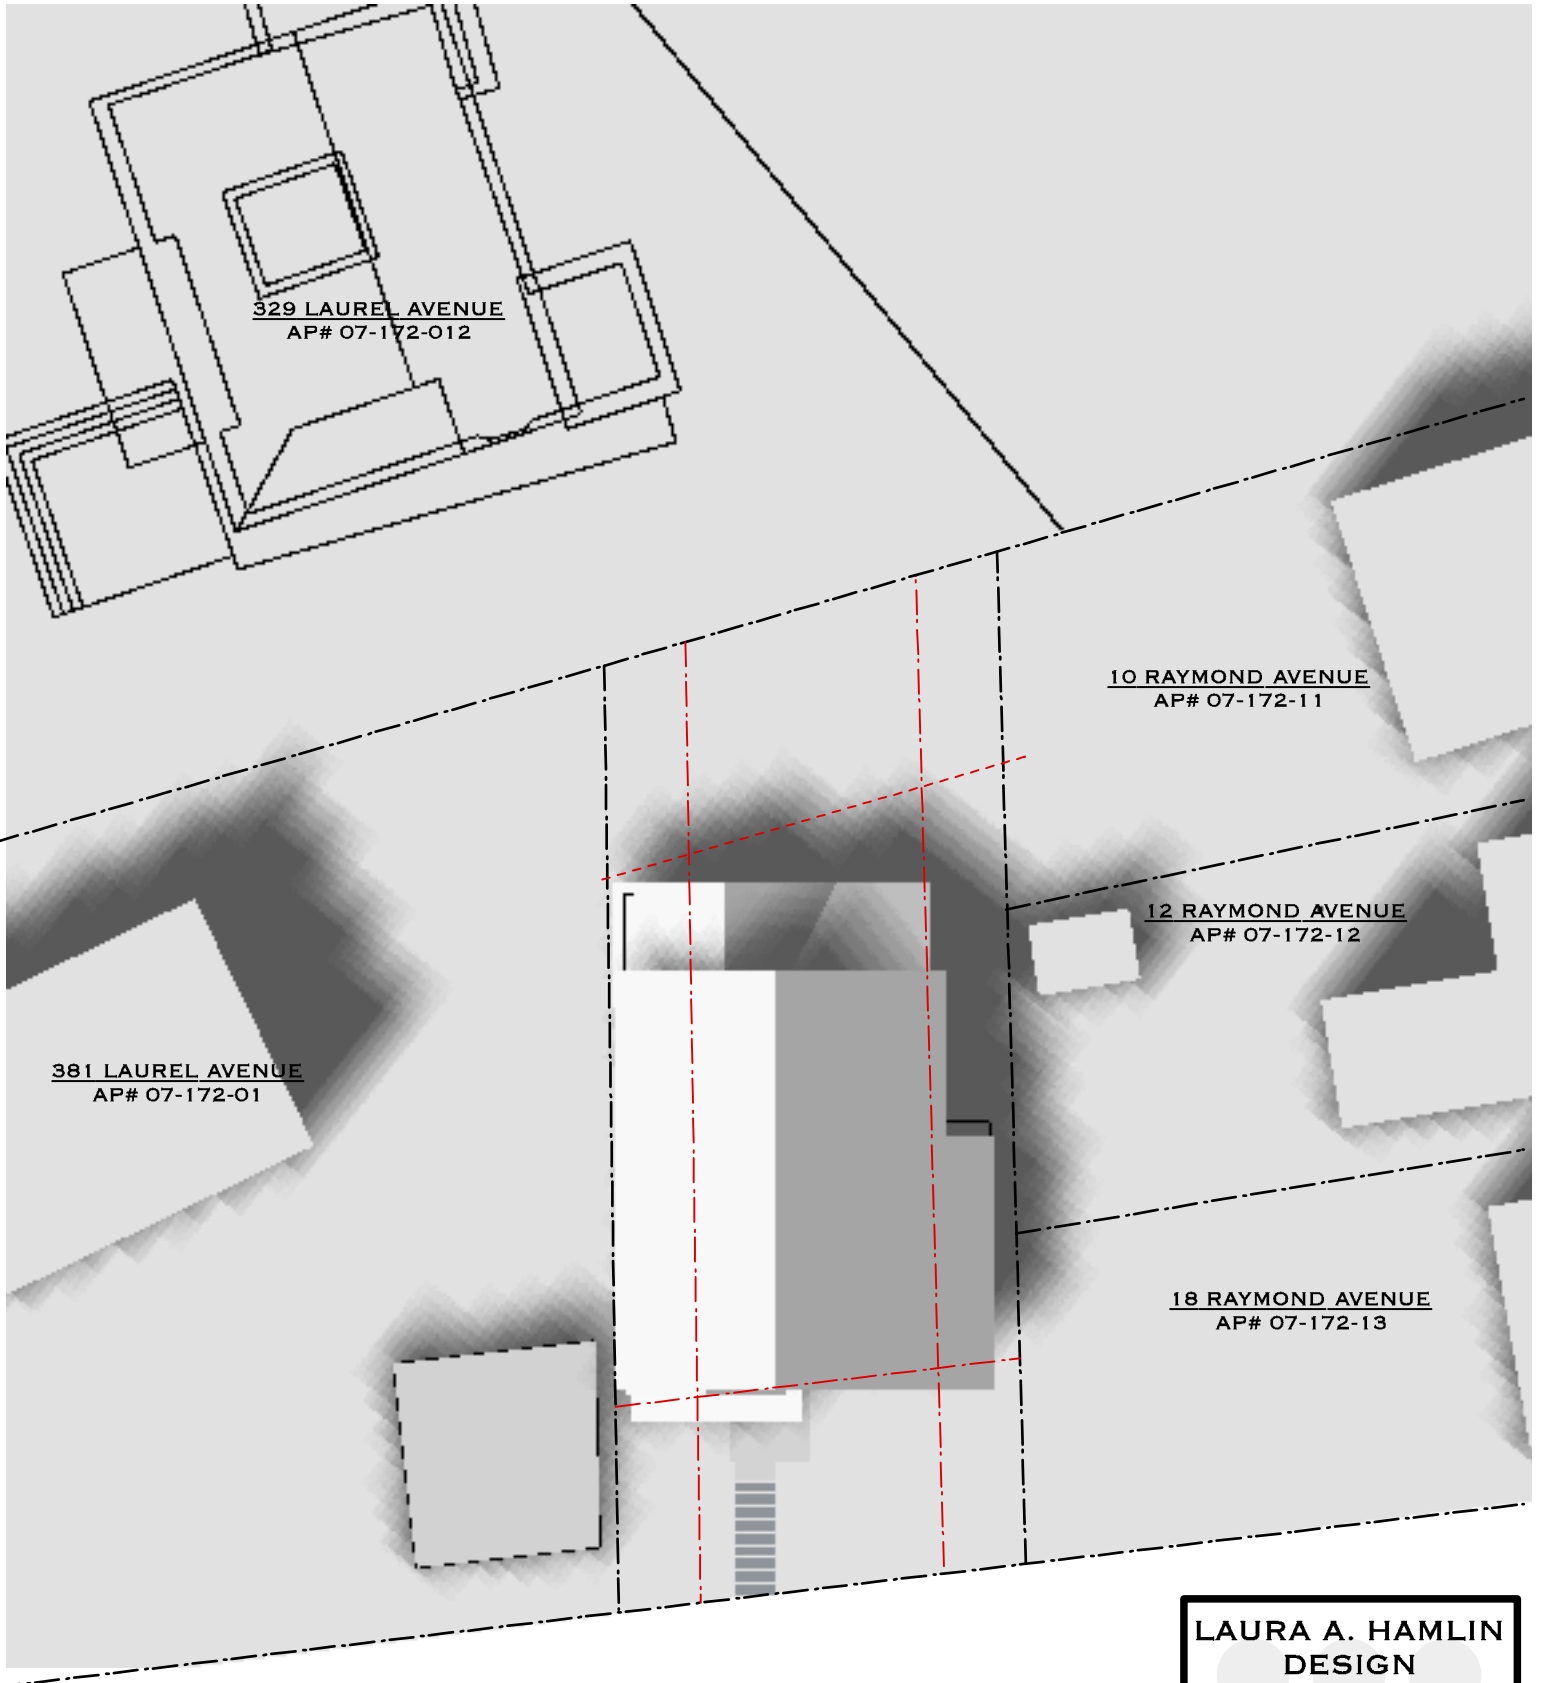

10 RAYMOND AVENUE
AP# 07-172-11

12 RAYMOND AVENUE
AP# 07-172-12

18 RAYMOND AVENUE
AP# 07-172-13

MARCH 21 - NOON

DAYLIGHT SAVINGS

**LAURA A. HAMLIN
DESIGN**

16 REDDING WAY
SAN RAFAEL, CA
94901

415. 342-7829