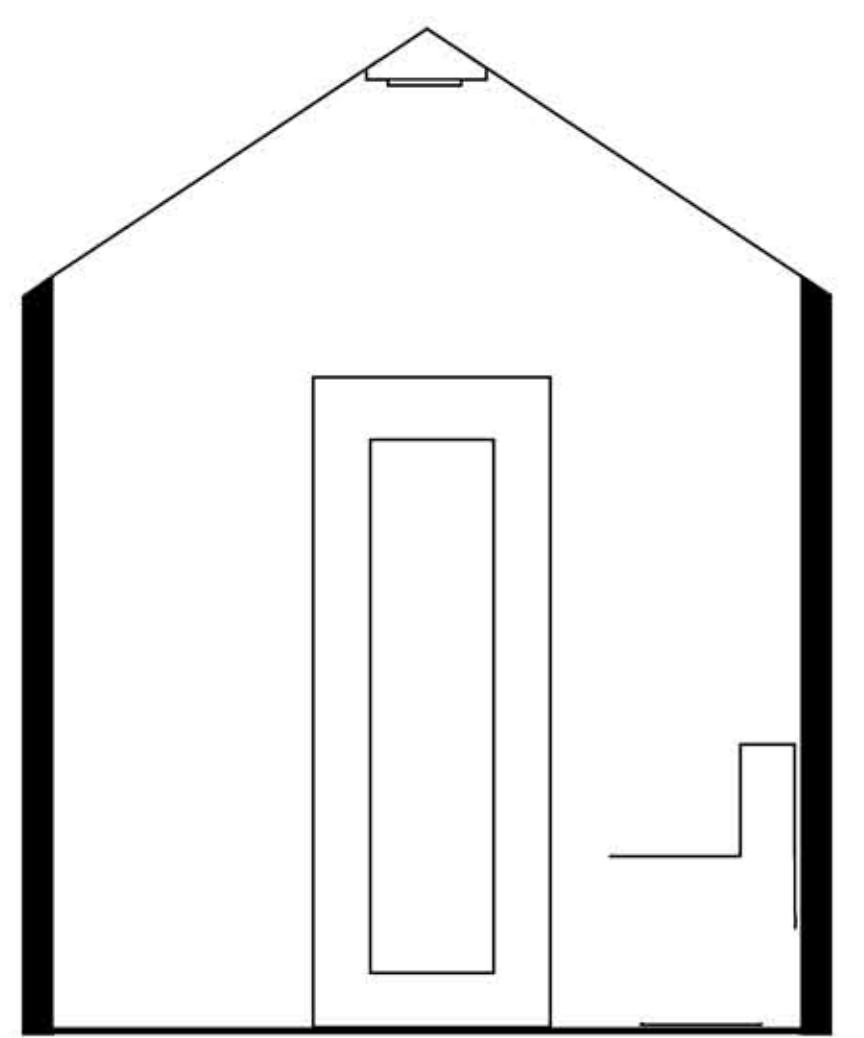

LEGEND	
	SUSPENDED CEILING
	RECESSED CEILING
	WALL MOUNTED
	110V OUTLET
	220 OUTLET
	GROUND FAULT INTERRUPT
	ON/OFF SWITCH
	DIMMER SWITCH
	3 WAY DIMMER SWITCH
	FAN/LIGHT/HEAT COMBINATION

3 RD FLOOR PLAN

ELEV A

ELEV B

ELEV C

ELEV D

SCALE 1/2" = 1'-0"