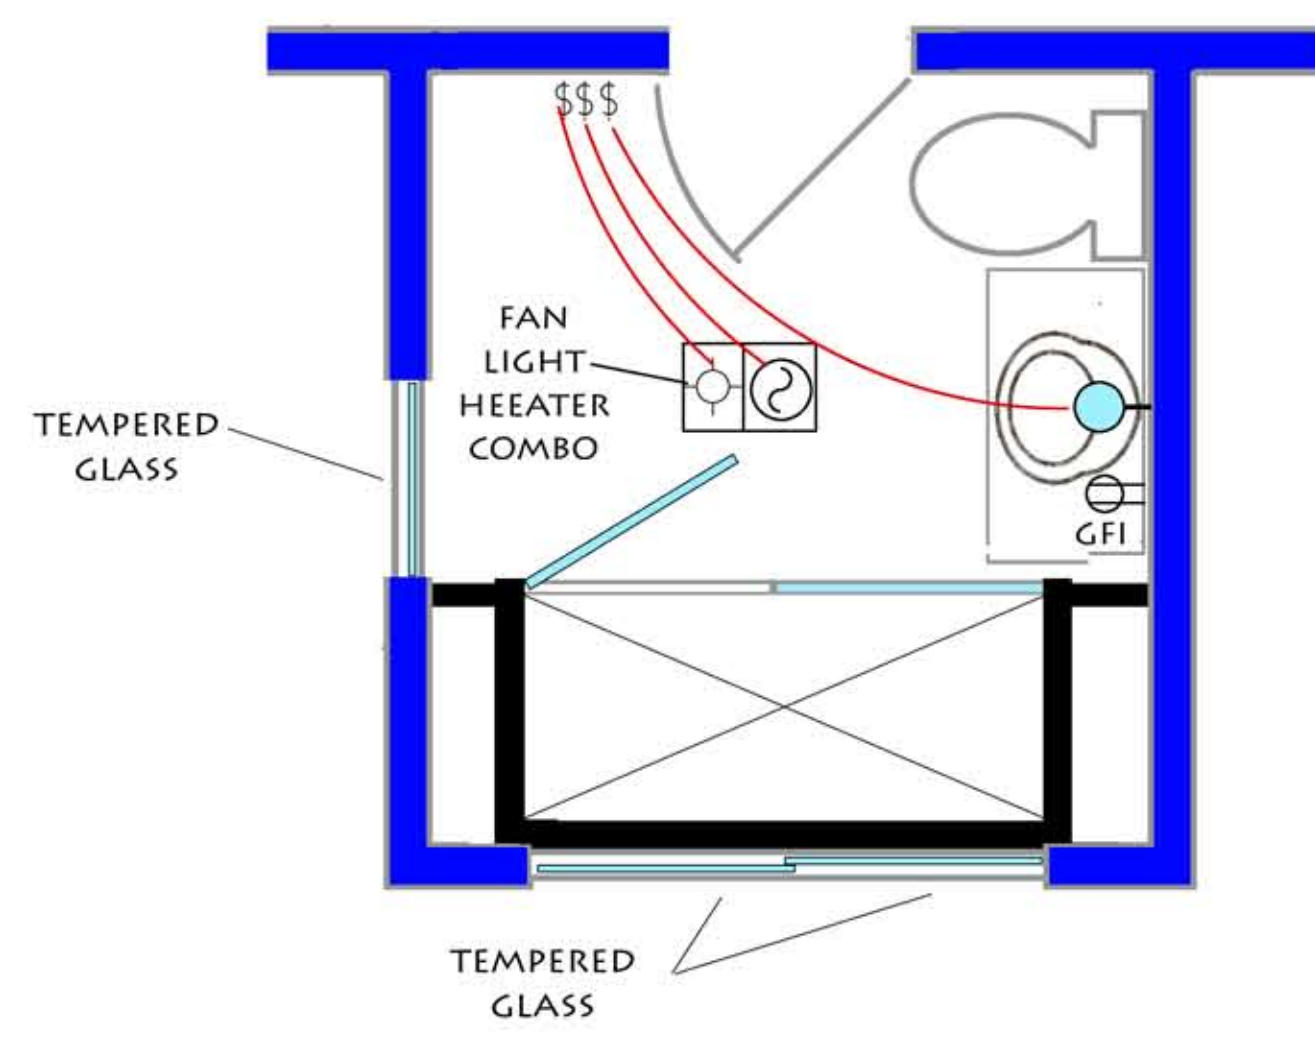

LEGEND	
	SUSPENDED CEILING
	RECESSED CEILING
	WALL MOUNTED
	110V OUTLET
	220 OUTLET
	GROUND FAULT INTERRUPT
	ON/OFF SWITCH
	DIMMER SWITCH
	3 WAY DIMMER SWITCH
	FAN/LIGHT/HEAT COMBINATION

3 RD FLOOR PLAN

ELEV A

ELEV B

ELEV C

ELEV D

SCALE 1/2" = 1'-0"