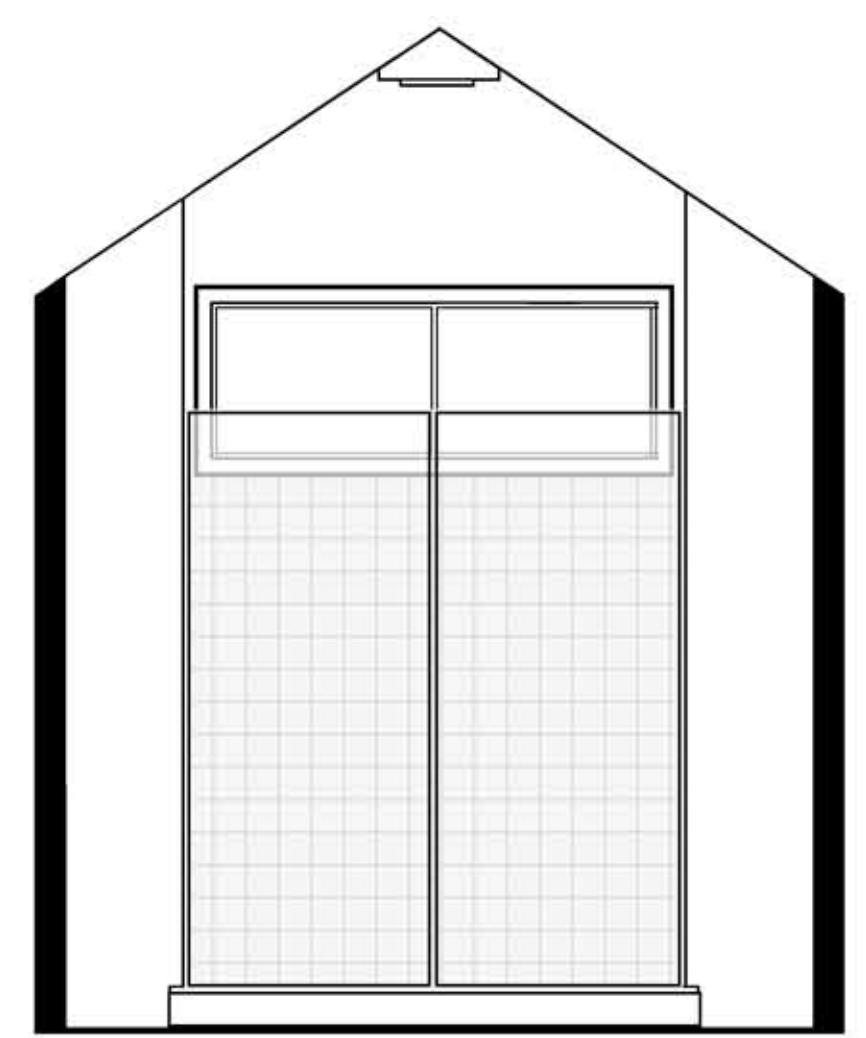

LEGEND	
	SUSPENDED CEILING
	RECESSED CEILING
	WALL MOUNTED
	110V OUTLET
	220 OUTLET
	GROUND FAULT INTERRUPT
	ON/OFF SWITCH
	DIMMER SWITCH
	3 WAY DIMMER SWITCH
	FAN/LIGHT/HEAT COMBINATION

3 RD FLOOR PLAN

ELEV A

ELEV B

ELEV C

ELEV D

SCALE 1/2" = 1'-0"