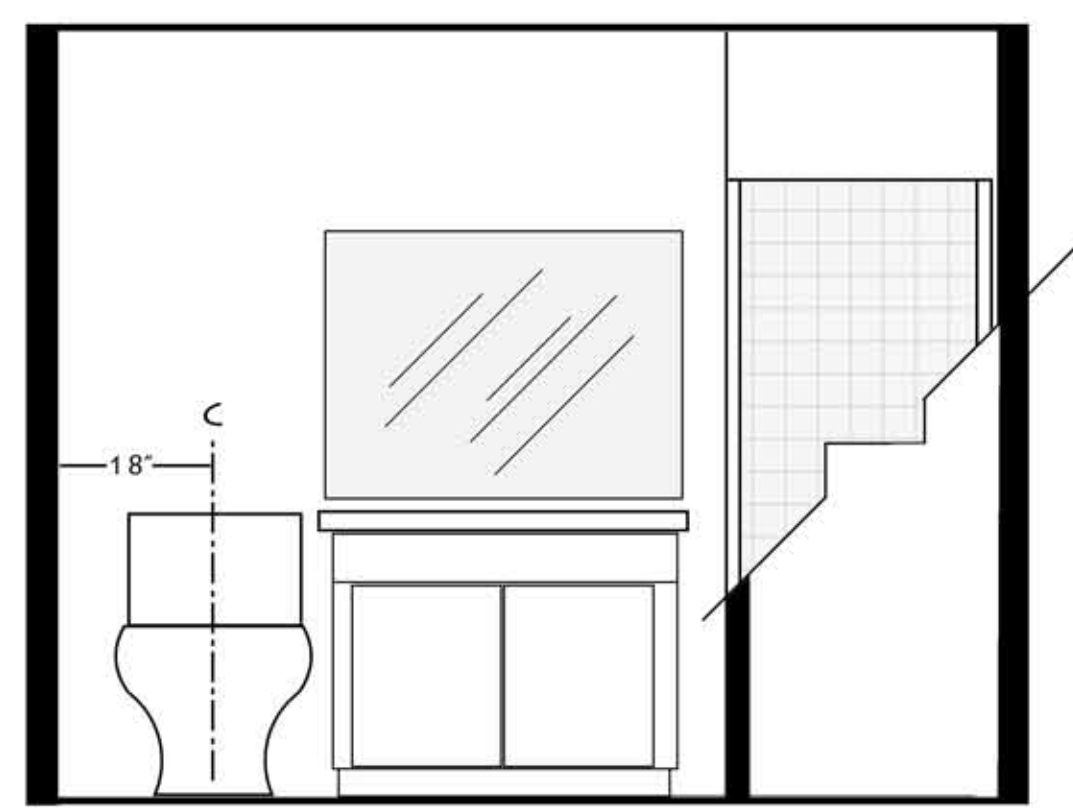

LEGEND	
	SUSPENDED CEILING
	RECESSED CEILING
	WALL MOUNTED
	110V OUTLET
	220 OUTLET
	GROUND FAULT INTERRUPT
	ON/OFF SWITCH
	DIMMER SWITCH
	3 WAY DIMMER SWITCH
	FAN/LIGHT/HEAT COMBINATION

3 RD FLOOR PLAN

ELEV A

ELEV B

ELEV C

ELEV D

SCALE 1/2" = 1'-0"