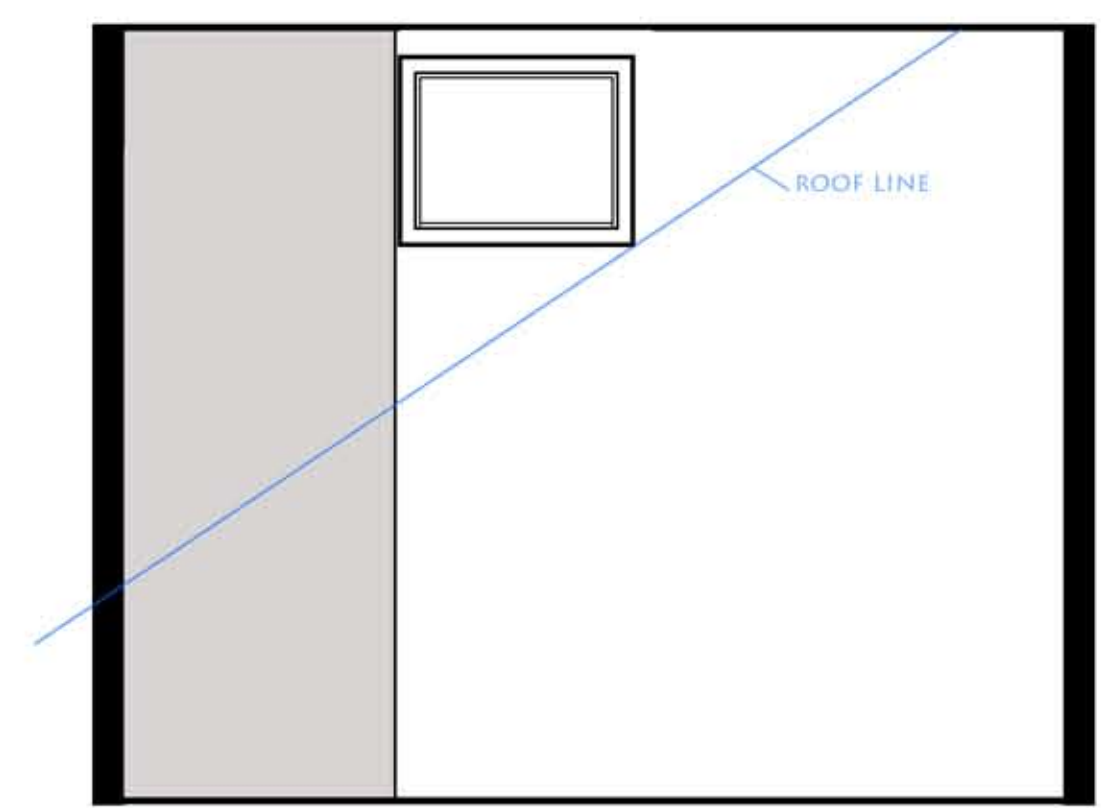

LEGEND	
	SUSPENDED CEILING
	RECESSED CEILING
	WALL MOUNTED
	110V OUTLET
	220 OUTLET
	GROUND FAULT INTERRUPT
	ON/OFF SWITCH
	DIMMER SWITCH
	3 WAY DIMMER SWITCH
	FAN/LIGHT/HEAT COMBINATION

3 RD FLOOR PLAN

ELEV A

ELEV B

ELEV C

ELEV D

SCALE 1/2" = 1'-0"