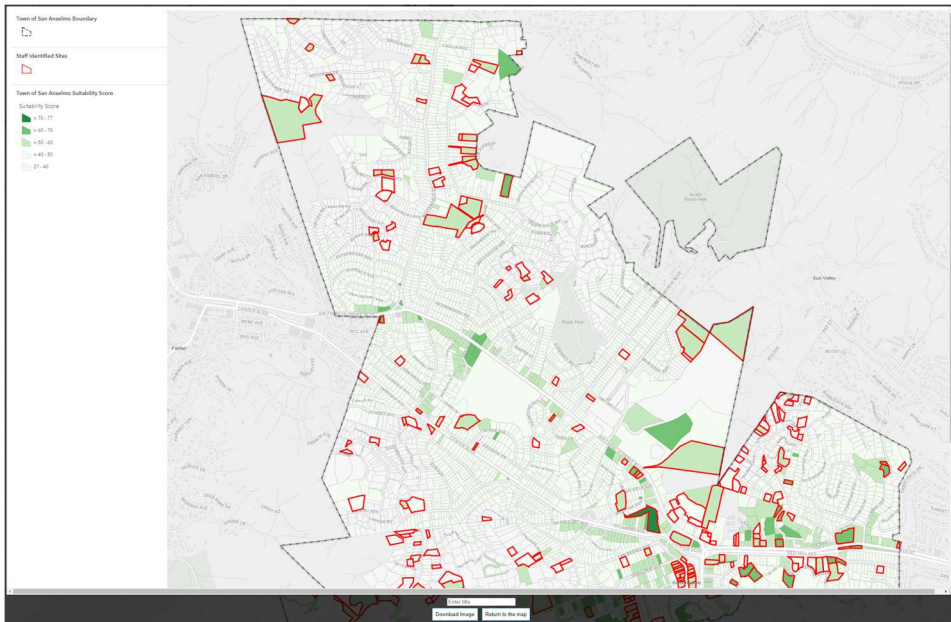

A. Navigation

The navigation icons are placed on the top left corner of the webmap. As you scroll and pan around in the map, clicking the Home icon will bring you to the town view.

1. You can also click on the Photo icon to capture an image with the option to add the legend.

B. Layer Visibility

The icons on the top right can be used to cycle through the layers, legend and bookmarks in the webmap. Please click on the eye to toggle the visibility of the layers.

By default, the webmap shows the Suitability Score for each parcel with darker green corresponding to higher suitability. You can click on a parcel to review more details including current zoning, existing land use, and lot acreage.