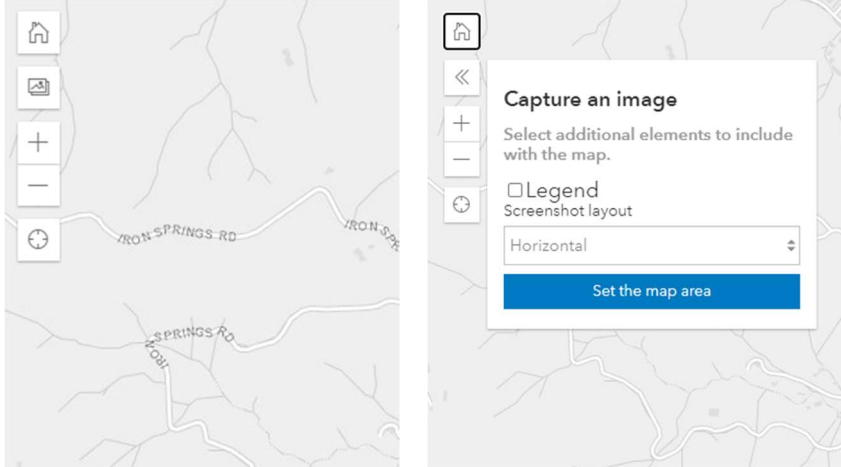

A. Navigation

The navigation icons are placed on the top left corner of the webmap. As you scroll and pan around in the map, clicking the Home icon will bring you to the town view.

1. You can also click on the Photo icon to capture an image with the option to add the legend.

B. Layer Visibility

The icons on the top right can be used to cycle through the layers, legend and bookmarks in the webmap. Please click on the eye to toggle the visibility of the layers.

By default, the webmap shows the Suitability Score for each parcel with darker green corresponding to higher suitability. You can click on a parcel to review more details including current zoning, existing land use, and lot acreage.